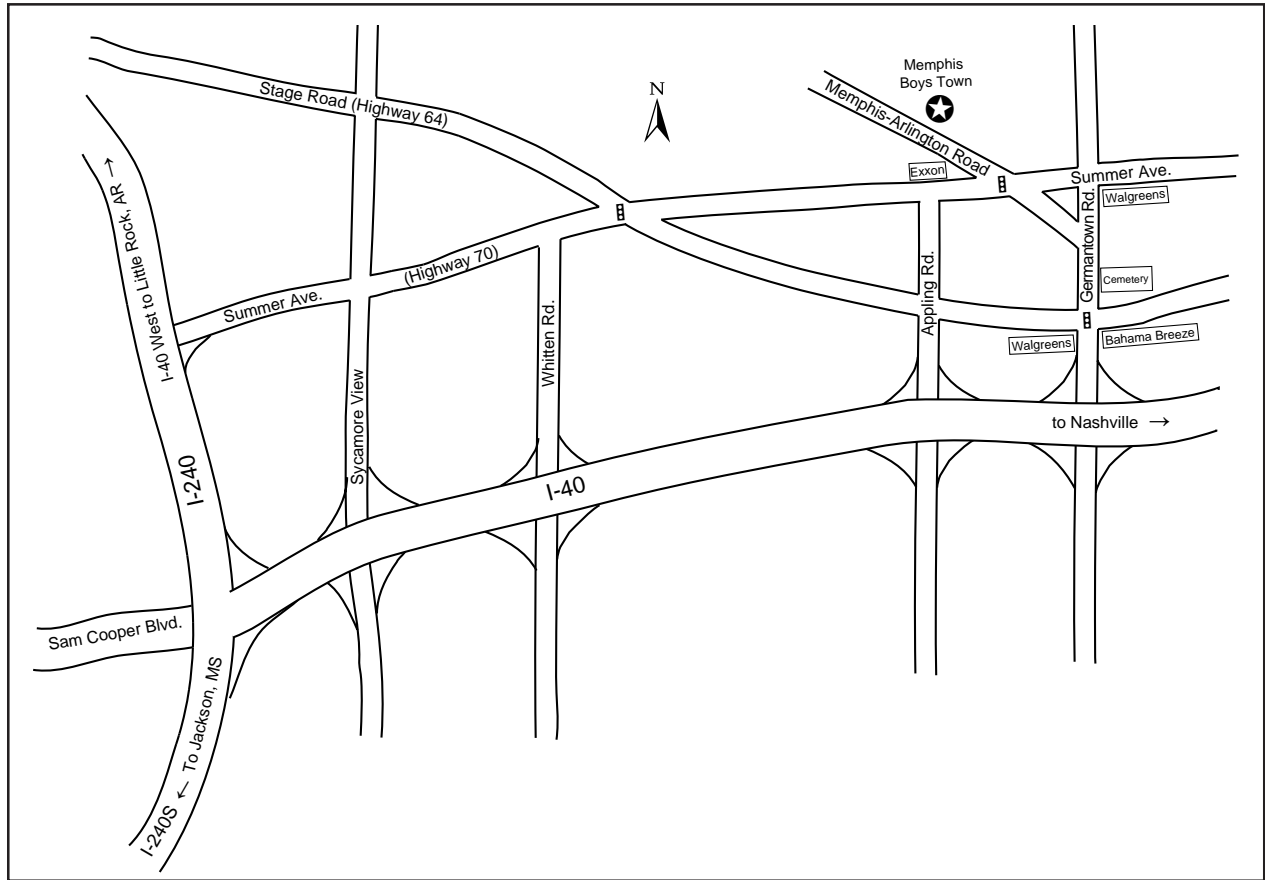

## **If you are coming from the East (Nashville):**

1. Take I-40 East toward Memphis and take Exit 16 (Germantown Rd. North /Wolfchase Mall). Go through approximately seven stoplights.
2. Turn left when you reach US-70.
3. Go a half mile to the next light at Memphis-Arlington Road. and make a right.
4. Go a half mile through a small residential area.
5. Memphis Boys Town is on the right. Turn into first driveway and then veer to the left.  
The Mike Bruns Family Counseling Center is on the right.

## **If you are coming from the South (Jackson, MS):**

1. Take I-55 North to I-240 East.
2. Take the I-40 East exit (Exit 12C) toward Nashville (exit on the right).
3. Take Exit 16 (Germantown Rd. North/Wolfchase Mall). Go through approximately seven stoplights.
4. Turn left when you reach US-70.
5. Go a half mile to the next light at Memphis-Arlington Road. and make a right.
6. Go a half mile through a small residential area.
7. Memphis Boys Town is on the right. Turn into first driveway and then veer to the left.  
The Mike Bruns Family Counseling Center is on the right.

## **If you are coming from the West (Little Rock, AR):**

1. Take I-40 East to Memphis. After crossing the bridge, veer to the left and take the north leg of I-240 towards Nashville.
2. Take the I-40 East exit towards Nashville, exiting on the left.
3. Take Exit 16 (Germantown Rd. North/Wolfchase Mall). Go through approximately seven stoplights.
4. Turn left when you reach US-70.
5. Go a half mile to the next light at Memphis-Arlington Road. and make a right.
6. Go a half mile through a small residential area.
7. Memphis Boys Town is on the right. Turn into first driveway and then veer to the left.  
The Mike Bruns Family Counseling Center is on the right.